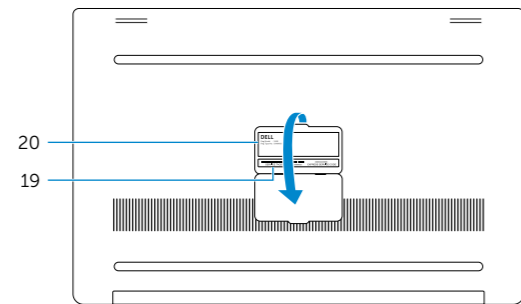

Printed in China.
2015-07

Features

Fitur | Tính năng

- | | |
|---|----------------------------------|
| 1. Camera | 11. Right-click area |
| 2. Camera-status light | 12. Right microphone |
| 3. Power-adapter port | 13. SD-card slot |
| 4. USB 3.0 port with PowerShare | 14. USB 3.0 port with PowerShare |
| 5. HDMI port | 15. Battery-charge status lights |
| 6. Thunderbolt 3 port with Power delivery (USB-C) | 16. Battery-charge status button |
| 7. Headset port | 17. Security-cable slot |
| 8. Left microphone | 18. Power button |
| 9. Left-click area | 19. Service Tag label |
| 10. Battery-status light | 20. Regulatory label |