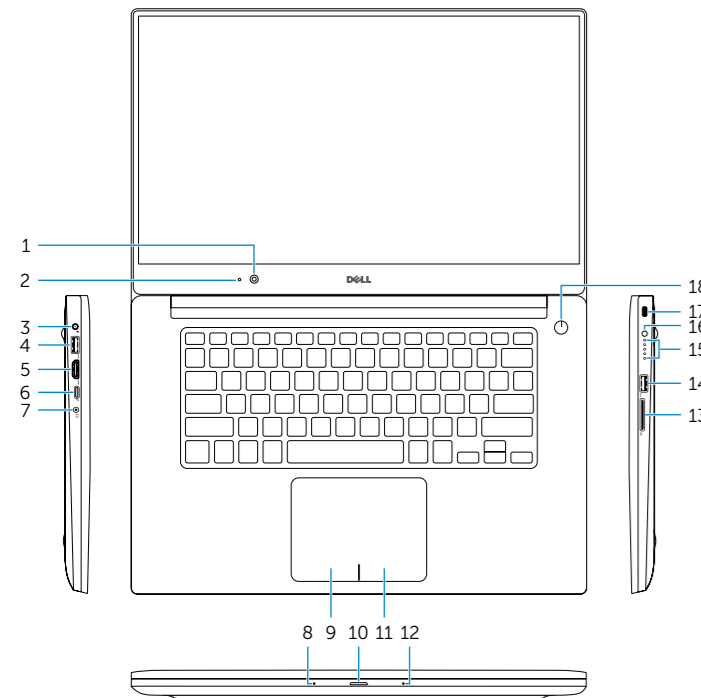

Printed in China.
2015-07

Features

Fitur | Tính năng

- | | |
|---|----------------------------------|
| 1. Camera | 11. Right-click area |
| 2. Camera-status light | 12. Right microphone |
| 3. Power-adapter port | 13. SD-card slot |
| 4. USB 3.0 port with PowerShare | 14. USB 3.0 port with PowerShare |
| 5. HDMI port | 15. Battery-charge status lights |
| 6. Thunderbolt 3 port with Power delivery (USB-C) | 16. Battery-charge status button |
| 7. Headset port | 17. Security-cable slot |
| 8. Left microphone | 18. Power button |
| 9. Left-click area | 19. Service Tag label |
| 10. Battery-status light | 20. Regulatory label |